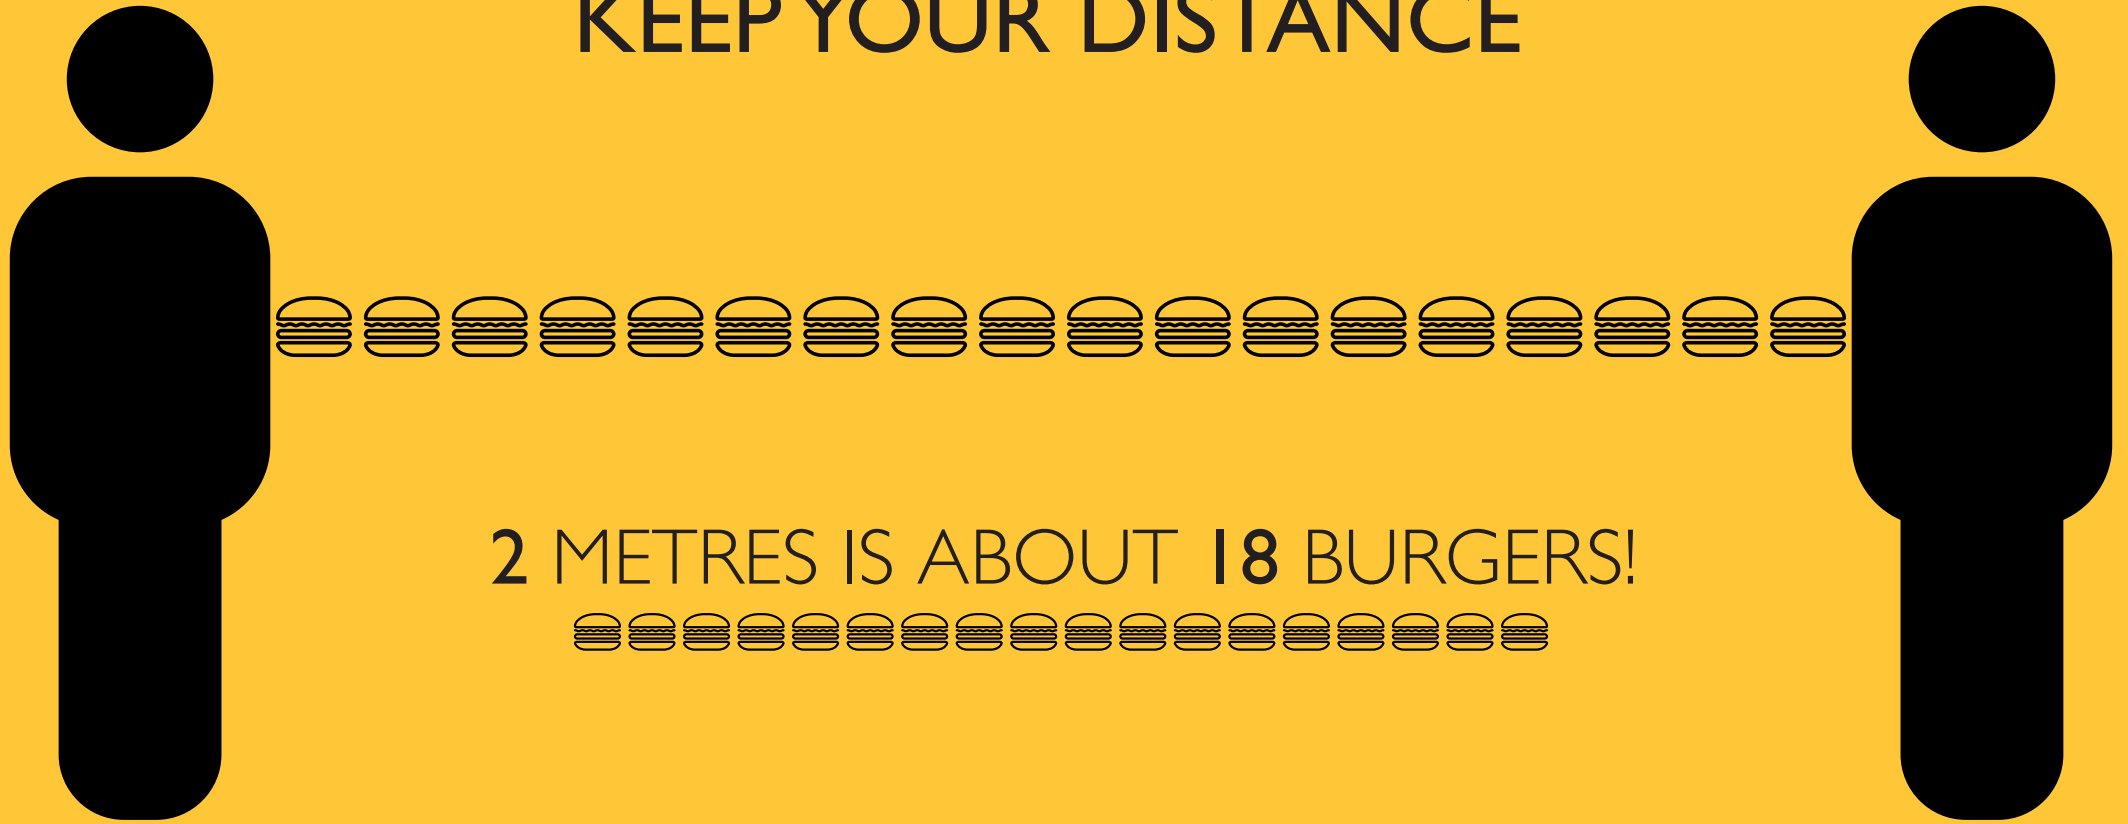

KEEP YOUR DISTANCE

2 METRES IS ABOUT 13 SAUSAGES!

Please keep 2 metres apart
from other customers in the shop

KEEP YOUR DISTANCE

2 METRES IS ABOUT 18 BURGERS!

Please keep 2 metres apart
from other customers in the shop